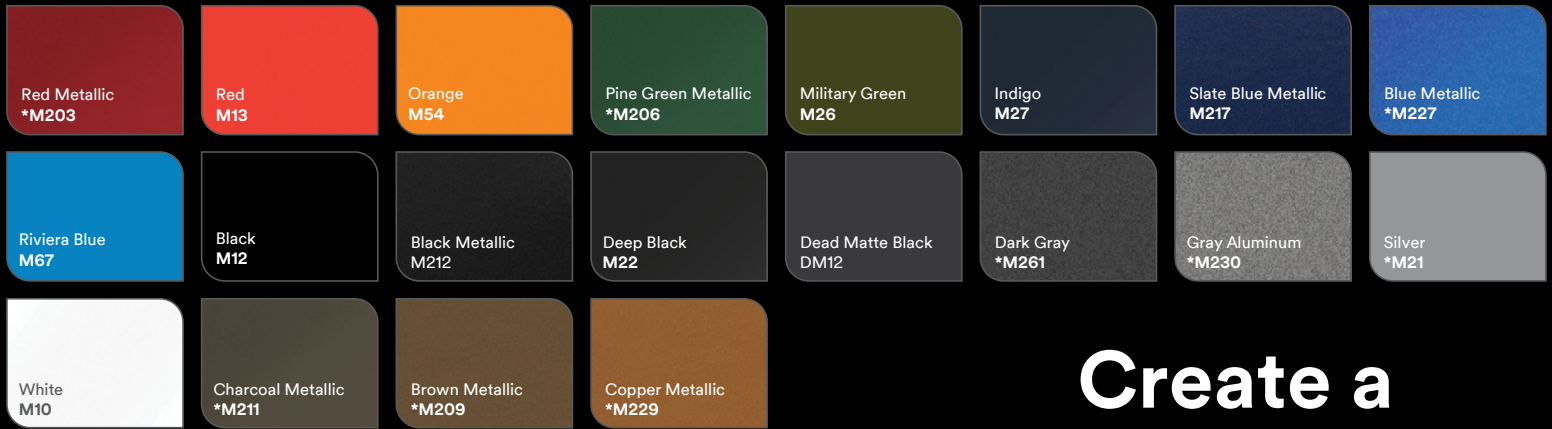

Gloss

Cinder Spark Red *GP253	Red Metallic *G203	Dragon Fire Red *G363	Dark Red G83	Flame Red G53	Hot Rod Red G13	Fiery Orange *G364	Liquid Copper *G344
Burnt Orange G14	Deep Orange G24	Bright Orange G54	Sunflower G25	Lemon Sting *G335	Bright Yellow G15	Lucid Yellow G55	Green Envy *G336
Kelly Green G46	Light Green G16	Atomic Teal *G356	Midnight Blue GP272	Boat Blue G127	Deep Blue Metallic *G217	Blue Metallic *G227	Blue Raspberry *G378
Cosmic Blue *G377	Intense Blue G47	Blue Fire *G337	Ice Blue *G247	Sky Blue G77	Fierce Fuchsia *G348	Hot Pink G103	Black Rose *GP99
Plum Explosion *GP258	Wicked *GP298	Ember Black *GP282	Galaxy Black *GP292	Black Metallic *G212	Black G12	Anthracite *G201	Charcoal Metallic *G211
Glacier Gray *GP291	White Aluminum *G120	Sterling Silver *G251	Storm Gray G31	White Gold Sparkle *GP240	White G10	Light Ivory G79	Gold Metallic *G241

Satin

Textures

Chrome

Questions? www.outpacer.ca | 647 405 9242

Matte

Color Flips

Metallic and/or pearl colors shown on monitor and when printed are approximate representations of actual colors available.
 © 3M 2019. All rights reserved. 3M is a trademark of 3M. Used under license in Canada. Printed in USA. Please recycle. 75-5100-2743-8

Create a sensation.

Choose from a bold assortment of colors, patterns and textures to design a vehicle wrap that stands out from the crowd.

Contact your 3M sales representative for more information or visit