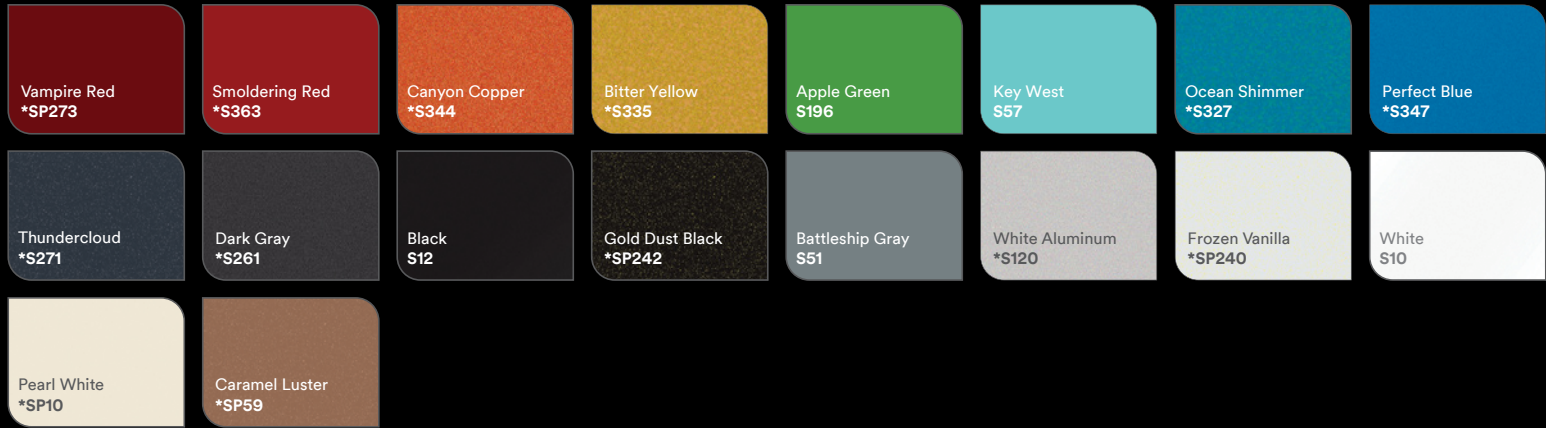

Gloss

Cinder Spark Red *GP253	Red Metallic *G203	Dragon Fire Red *G363	Dark Red G83	Flame Red G53	Hot Rod Red G13	Fiery Orange *G364	Liquid Copper *G344
Burnt Orange G14	Deep Orange G24	Bright Orange G54	Sunflower G25	Lemon Sting *G335	Bright Yellow G15	Lucid Yellow G55	Green Envy *G336
Kelly Green G46	Light Green G16	Atomic Teal *G356	Midnight Blue GP272	Boat Blue G127	Deep Blue Metallic *G217	Blue Metallic *G227	Blue Raspberry *G378
Cosmic Blue *G377	Intense Blue G47	Blue Fire *G337	Ice Blue *G247	Sky Blue G77	Fierce Fuchsia *G348	Hot Pink G103	Black Rose *GP99
Plum Explosion *GP258	Wicked *GP298	Ember Black *GP282	Galaxy Black *GP292	Black Metallic *G212	Black G12	Anthracite *G201	Charcoal Metallic *G211
Glacier Gray *GP291	White Aluminum *G120	Sterling Silver *G251	Storm Gray G31	White Gold Sparkle *GP240	White G10	Light Ivory G79	Gold Metallic *G241

Satin

Textures

Chrome

Questions? www.outpacer.ca | 647 405 9242

Matte

Color Flips

Metallic and/or pearl colors shown on monitor and when printed are approximate representations of actual colors available.
 © 3M 2019. All rights reserved. 3M is a trademark of 3M. Used under license in Canada. Printed in USA. Please recycle. 75-5100-2743-8