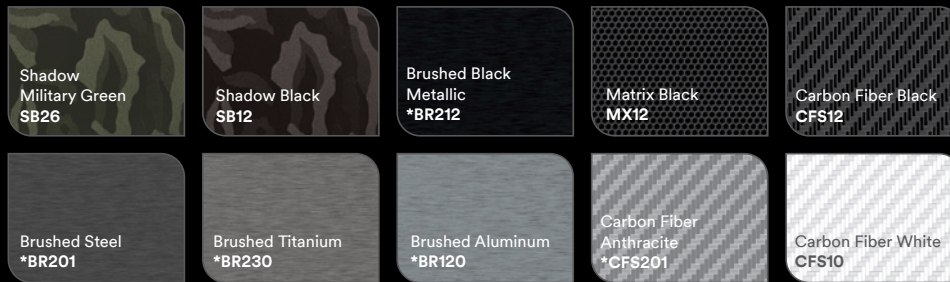

Gloss

Cinder Spark Red *GP253	Red Metallic *G203	Dragon Fire Red *G363	Dark Red G83	Flame Red G53	Hot Rod Red G13	Fiery Orange *G364	Liquid Copper *G344
Burnt Orange G14	Deep Orange G24	Bright Orange G54	Sunflower G25	Lemon Sting *G335	Bright Yellow G15	Lucid Yellow G55	Green Envy *G336
Kelly Green G46	Light Green G16	Atomic Teal *G356	Midnight Blue GP272	Boat Blue G127	Deep Blue Metallic *G217	Blue Metallic *G227	Blue Raspberry *G378
Cosmic Blue *G377	Intense Blue G47	Blue Fire *G337	Ice Blue *G247	Sky Blue G77	Fierce Fuchsia *G348	Hot Pink G103	Black Rose *GP99
Plum Explosion *GP258	Wicked *GP298	Ember Black *GP282	Galaxy Black *GP292	Black Metallic *G212	Black G12	Anthracite *G201	Charcoal Metallic *G211
Glacier Gray *GP291	White Aluminum *G120	Sterling Silver *G251	Storm Gray G31	White Gold Sparkle *GP240	White G10	Light Ivory G79	Gold Metallic *G241

Satin

Textures

Chrome

Questions? www.outpacer.ca | 647 405 9242

Matte

Color Flips

Metallic and/or pearl colors shown on monitor and when printed are approximate representations of actual colors available.
 © 3M 2019. All rights reserved. 3M is a trademark of 3M. Used under license in Canada. Printed in USA. Please recycle. 75-5100-2743-8