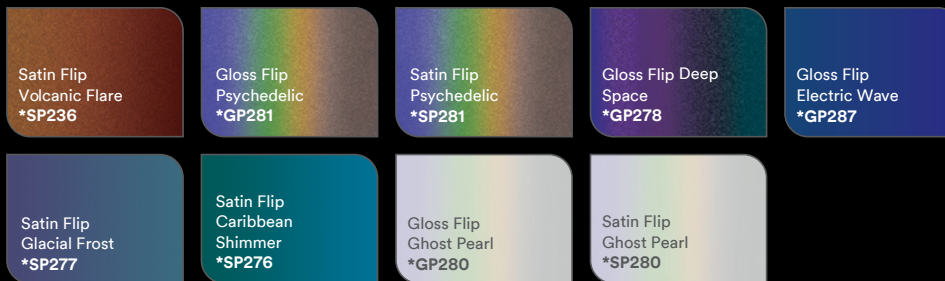

Gloss

Cinder Spark Red *GP253	Red Metallic *G203	Dragon Fire Red *G363	Dark Red G83	Flame Red G53	Hot Rod Red G13	Fiery Orange *G364	Liquid Copper *G344
Burnt Orange G14	Deep Orange G24	Bright Orange G54	Sunflower G25	Lemon Sting *G335	Bright Yellow G15	Lucid Yellow G55	Green Envy *G336
Kelly Green G46	Light Green G16	Atomic Teal *G356	Midnight Blue GP272	Boat Blue G127	Deep Blue Metallic *G217	Blue Metallic *G227	Blue Raspberry *G378
Cosmic Blue *G377	Intense Blue G47	Blue Fire *G337	Ice Blue *G247	Sky Blue G77	Fierce Fuchsia *G348	Hot Pink G103	Black Rose *GP99
Plum Explosion *GP258	Wicked *GP298	Ember Black *GP282	Galaxy Black *GP292	Black Metallic *G212	Black G12	Anthracite *G201	Charcoal Metallic *G211
Glacier Gray *GP291	White Aluminum *G120	Sterling Silver *G251	Storm Gray G31	White Gold Sparkle *GP240	White G10	Light Ivory G79	Gold Metallic *G241

Satin

Textures

Chrome

Questions? www.outpacer.ca | 647 405 9242

Matte

Color Flips

Metallic and/or pearl colors shown on monitor and when printed are approximate representations of actual colors available.
 © 3M 2019. All rights reserved. 3M is a trademark of 3M. Used under license in Canada. Printed in USA. Please recycle. 75-5100-2743-8